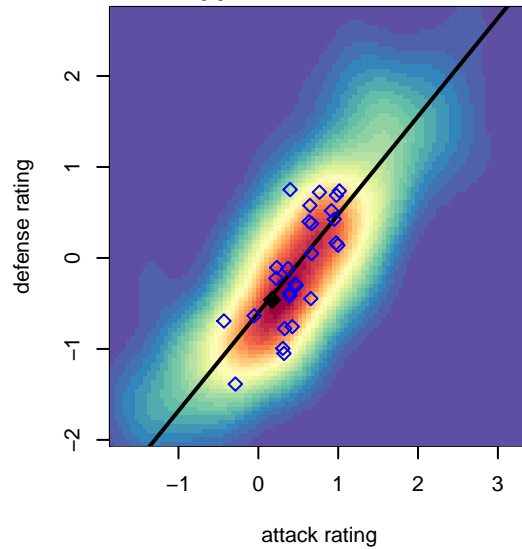

# Aloha United Atletico Black B04

Aloha United  
 Beaverton, OR  
 B04 total strength=760  
 attack=1.19 defense=0.63  
 fall league = PTT B04 Div 1 White  
 spr league = Spr OYS B04 Div 1 White  
 notes= AUSC; Vejo 2016

**Aloha United Atletico Black B04**  
 Dots are actual minus expected GF (blue circles) and GA (red triangles).  
 Blue line is smoothed change in attack strength. Red is smoothed change in defense strength.

**attack and defense variance (black dot)  
relative to other teams  
and top 10 in region**

**attack and defense rating  
relative to others at age  
and all opponents in last 13 months**

**Performance relative to 13 month average**