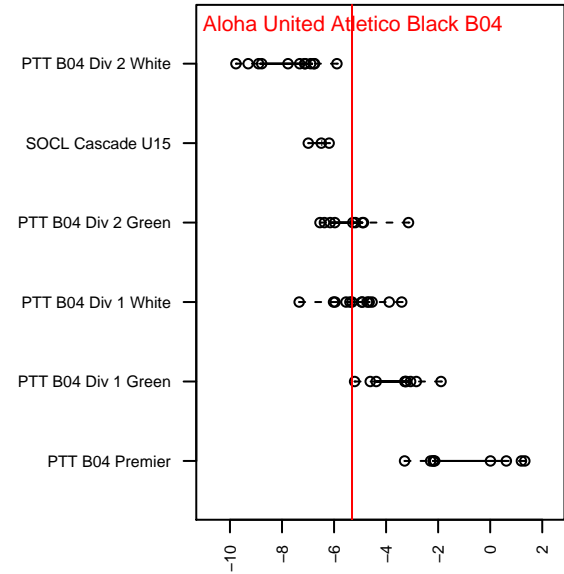

# Aloha United Atletico Black B04

Aloha United  
 Beaverton, OR  
 B04 total strength=760  
 attack=1.19 defense=0.63  
 fall league = PTT B04 Div 1 White  
 spr league = Spr OYS B04 Div 1 White  
 notes= AUSC; Vejo 2016

alt names used:  
 AUSC Atletico  
 ALOHA UNITED ATLETICO BLACK U13 (OR)  
 AUCSC 04B Atletico Black  
 AUCSC 04B Atletico Black  
 AUCSC 04B Atletico Black

Venues played:  
 2016 Clash At the Border Div 2 Gold/Silver U13  
 2016 Oswego Nike Cup Gold/Silver U13  
 2016 Cowlitz Kickoff BU13-14  
 2016 PTT B04 Division 1 White  
 2016 OYS Presidents Cup B04  
 2016 Spr OYS B04 Division 1 White

**Aloha United Atletico Black B04**  
 Dots are actual minus expected GF (blue circles) and GA (red triangles).  
 Blue line is smoothed change in attack strength. Red is smoothed change in defense strength.

**attack and defense variance (black dot)  
relative to other teams  
and top 10 in region**

**attack and defense rating  
relative to others at age  
and all opponents in last 13 months**

**Performance relative to 13 month average**