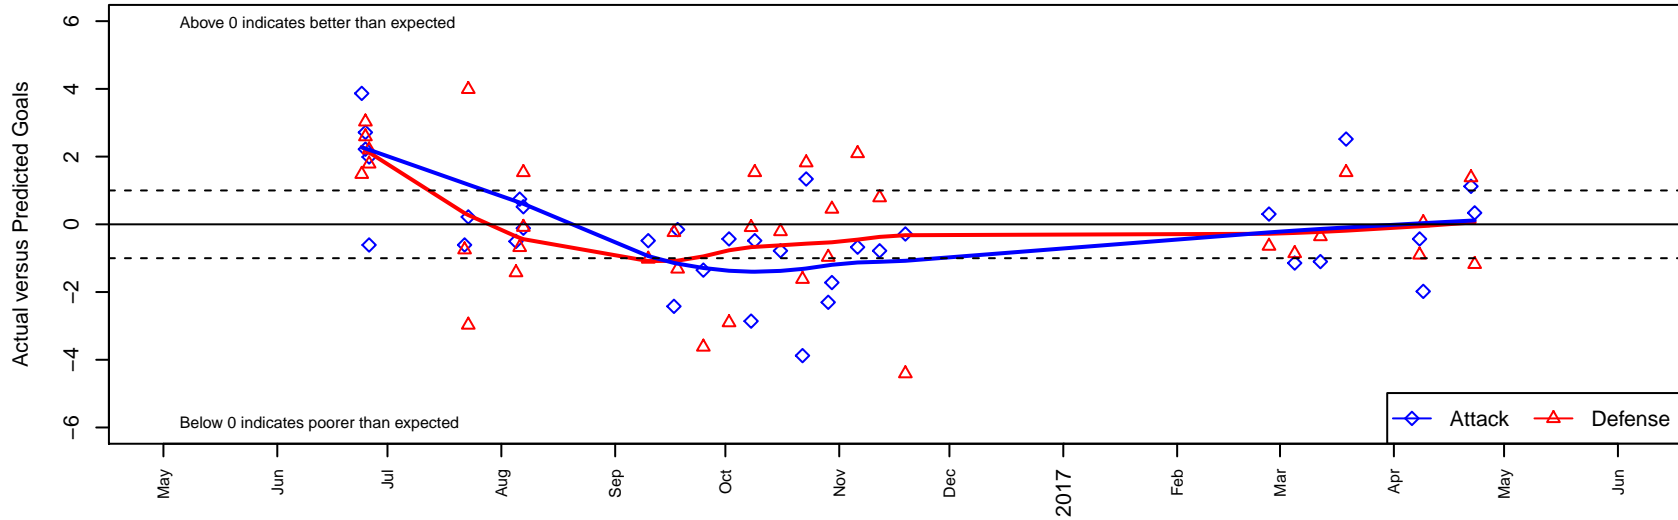

# Aloha United Atletico Black B04

Aloha United  
 Beaverton, OR  
 B04 total strength=760  
 attack=1.19 defense=0.63  
 fall league = PTT B04 Div 1 White  
 spr league = Spr OYS B04 Div 1 White  
 notes= AUSC; Vejo 2016

**Aloha United Atletico Black B04**  
 Dots are actual minus expected GF (blue circles) and GA (red triangles).  
 Blue line is smoothed change in attack strength. Red is smoothed change in defense strength.

**attack and defense variance (black dot)  
relative to other teams  
and top 10 in region**

**attack and defense rating  
relative to others at age  
and all opponents in last 13 months**

**Performance relative to 13 month average**