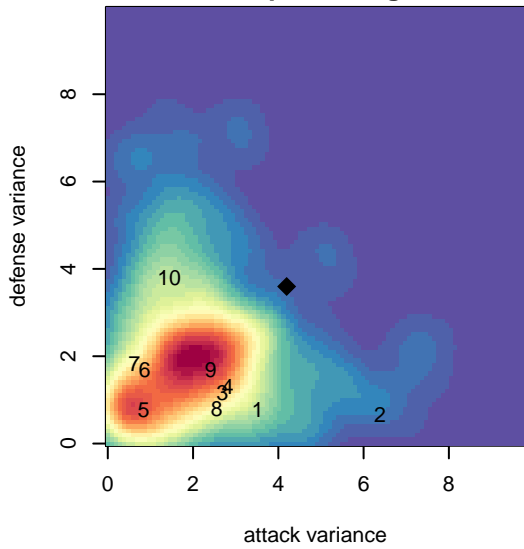

**attack and defense variance (black dot)
relative to other teams
and top 10 in region**